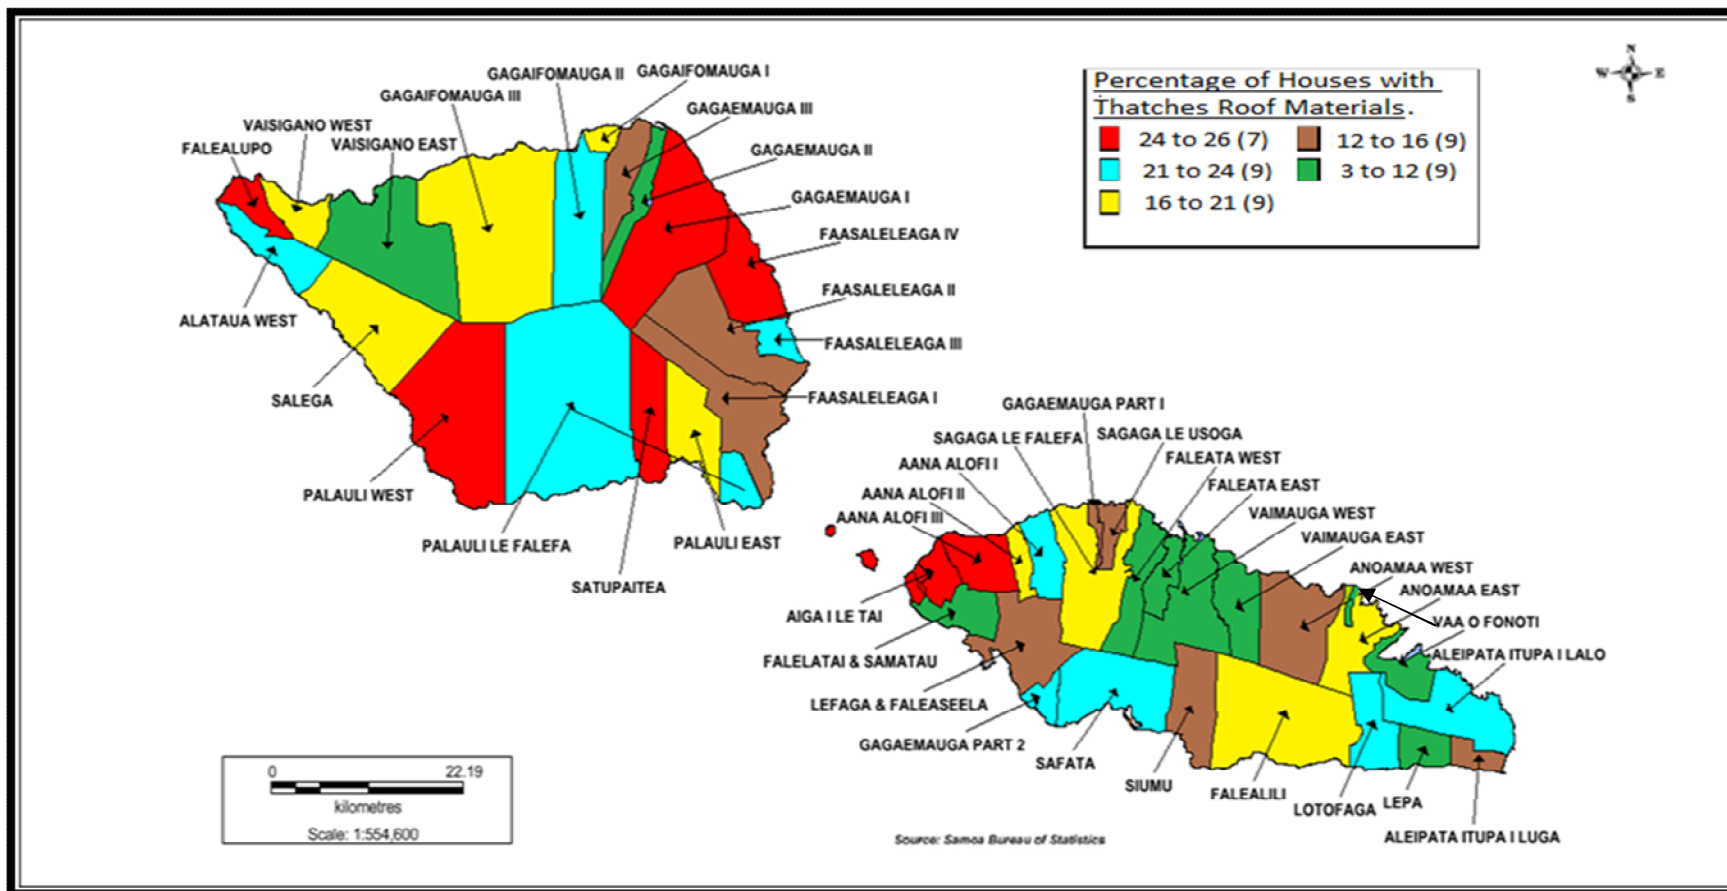

Percentage of Houses which used Thatches as their main Roof Materials by Political Districts, 2011

The Population and Housing Census 2011 reported that there were **51,240 houses** enumerated in Samoa, and out of this number **14 percent or 7,425 houses used thatches as their main roof materials**. The map above shows the distribution of 7,425 houses which used thatches as roof materials by political districts and in **percentage**. **The first colour red** indicates that **7 political districts** have the **highest percentage** of houses with thatches roof materials from the range of **24 to 26 percent** while the **last colour green** shows that **9 political districts** have the **lowest percentage** of houses which used thatches as their roof materials from a range of **3 to 12 percent**.

Overall out of 7,425 houses which used thatches as their main roof materials, **66 percent or 4,937 houses** were located on **Upolu Island** including **(Manono and Apolima)** while **34 percent or 2,488 houses** were on the big island of **Savaii**.