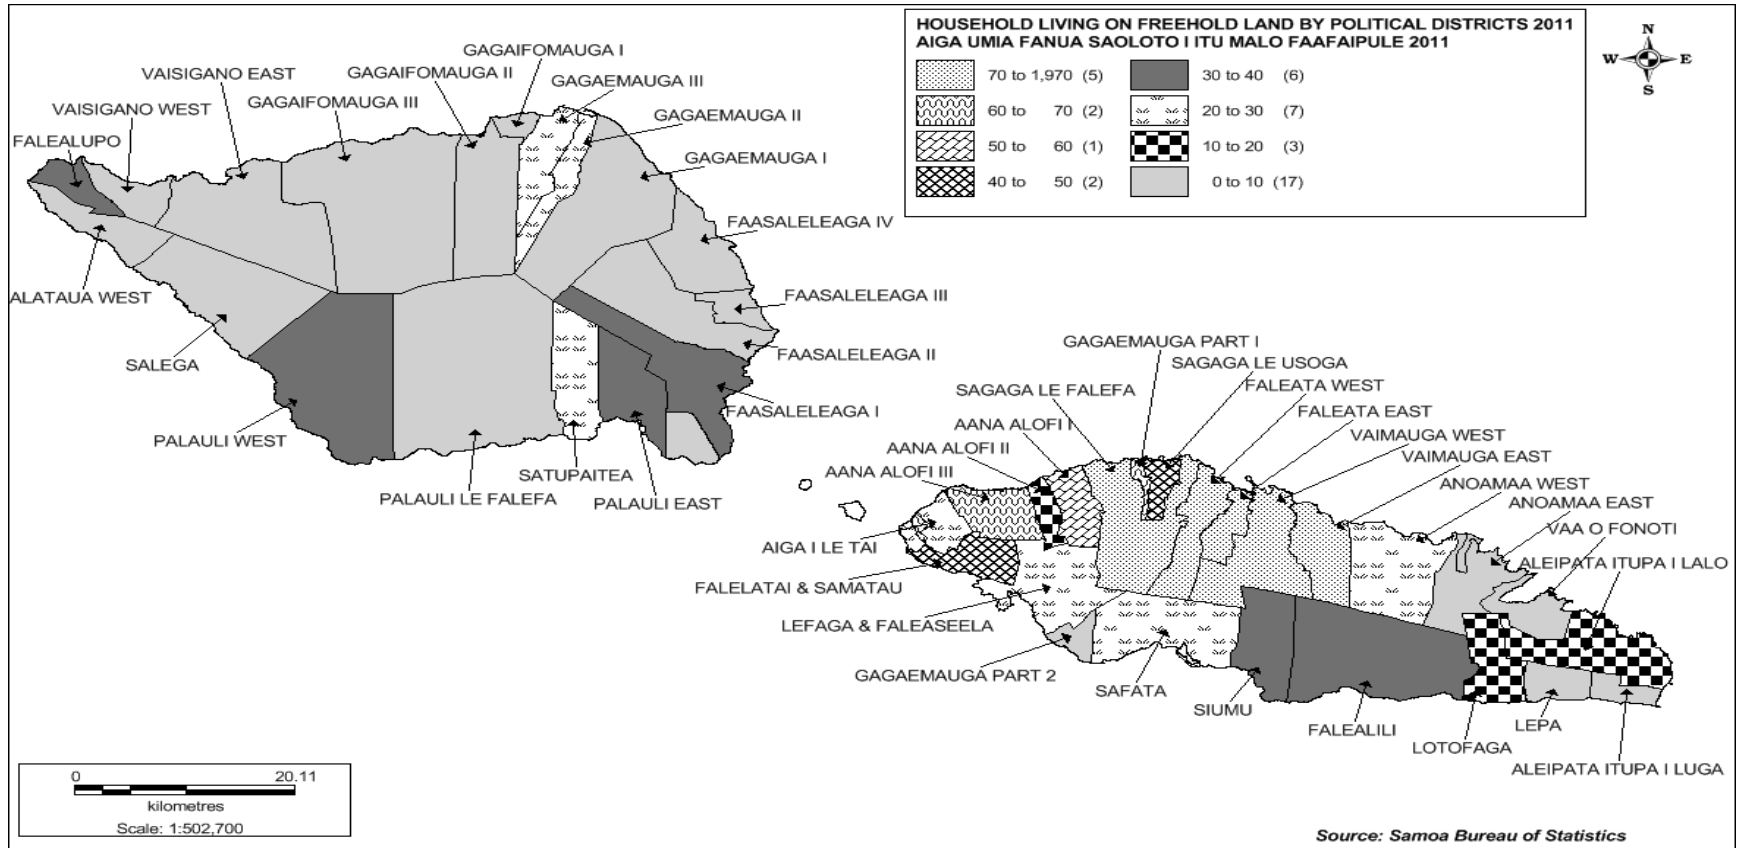

NUMBER OF HOUSEHOLDS LIVING ON FREEHOLD LAND BY POLITICAL DISTRICTS, 2011

Of the total of **26,205 households** reported in the census 2011, **25 percent** or **6,607 households** lived on freehold lands. The map shows the distribution of 6,607 households living on freehold land by political districts in Samoa. For instance, the first pattern shows a total of **five political districts** that have a total of **70-1,970 households** living on freehold land. The last colour shows **seventeen** political districts with **0-10** households living on freehold land meaning some districts may not have families living on freehold lands. Overall, out of the 6,607 households living on freehold lands in the census 2011, 96 percent (6,368) lived on Upolu island compared to only 4 percent (239) living on the island of Savaii.